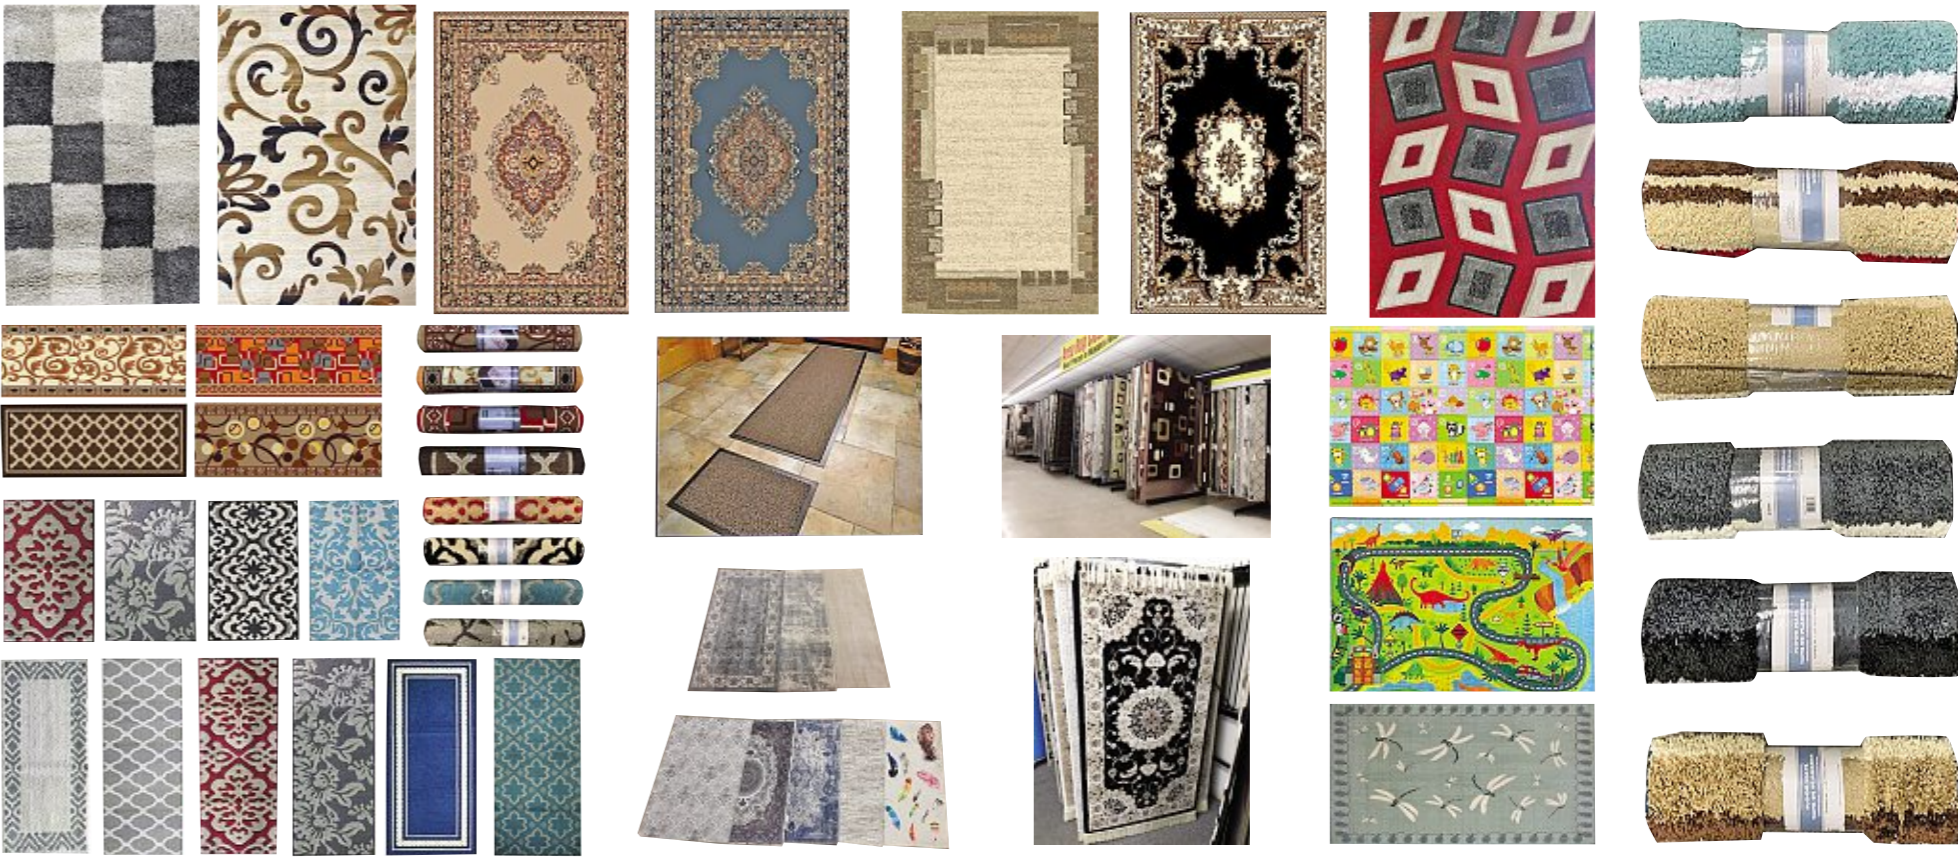

\$2

SUGAR
2 KG

\$2

100% COTTON HAND TOWEL

\$2

ICE/HOT PAK
8"X7.5"

\$2

LARGEST SELECTION OF AREA RUGS IN THE NIAGARA REGION